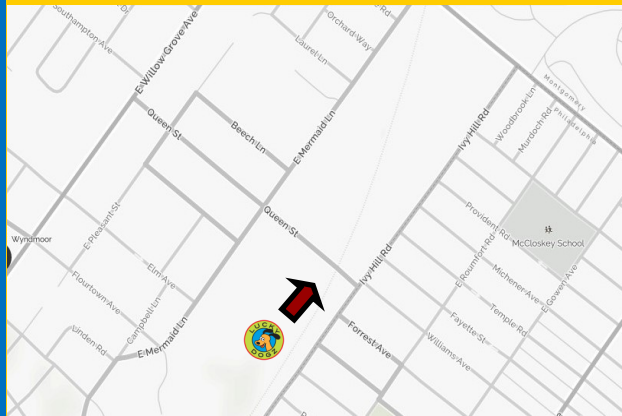

We feature organized play based on size, playstyle, temperament, and energy level.

10,000 square foot indoor facility, in addition to two (2) outdoor play yards.

Enrollment Requirements

- Dogs must be evaluated by our staff
- Must be four (4) months old
- Dogs must be spay or neutered
- Dogs must have current license from their county of residence.
- Vaccinations: DHPP, Bordetella, Rabies, and Leptospirosis.
- We also recommend Influenza.
- All dogs must have a fecal test.
- All dogs must be on a flea and tick preventative.
- All dogs must be on a heartworm preventative.

Lucky Dogz, LLC
7650 Queen Street
Wyndmoor, Pa 19038
267-248-DOGZ (3649)
267-233-9000 (fax)
www.luckydogzllc.com
info@luckydogzllc.com

Information and prices are subject to change. Please see website for the most updated information.